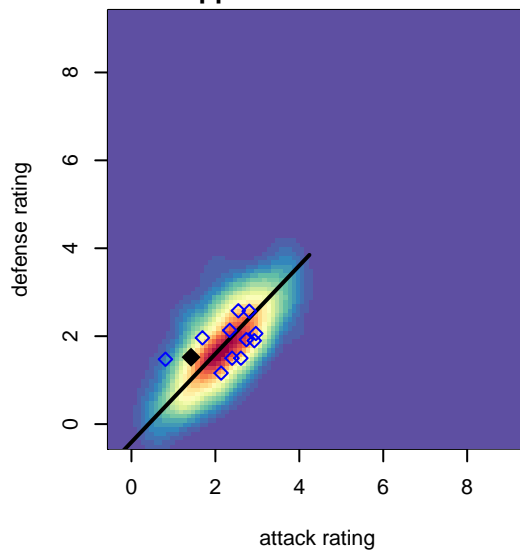

# Boise Nationals Hotspur B99

Boise Nationals  
 Boise, ID  
 B99 total strength=1224  
 attack=4.14 defense=4.58  
 spr league = Spr Idaho D3 U15/16 Bracket B U  
 notes= Valencia 2014

alt names used:

Venues played:  
 2013 Spr Idaho D3 U14 Division 2 U14  
 2014 FC Nova Fall Showcase Puma  
 2014 Spr Idaho D3 U15/16 Bracket B U16  
 2014 Canyon Rim Classic U15-16 B U16

**Boise Nationals Hotspur B99**  
 Dots are actual minus expected GF (blue circles) and GA (red triangles).  
 Blue line is smoothed change in attack strength. Red is smoothed change in defense strength.

**attack and defense variance (black dot)  
relative to other teams  
and top 10 in region**

**attack and defense rating  
relative to others at age  
and all opponents in last 13 months**

**attack and defense rating  
relative to others at age  
and all opponents in last 13 months**